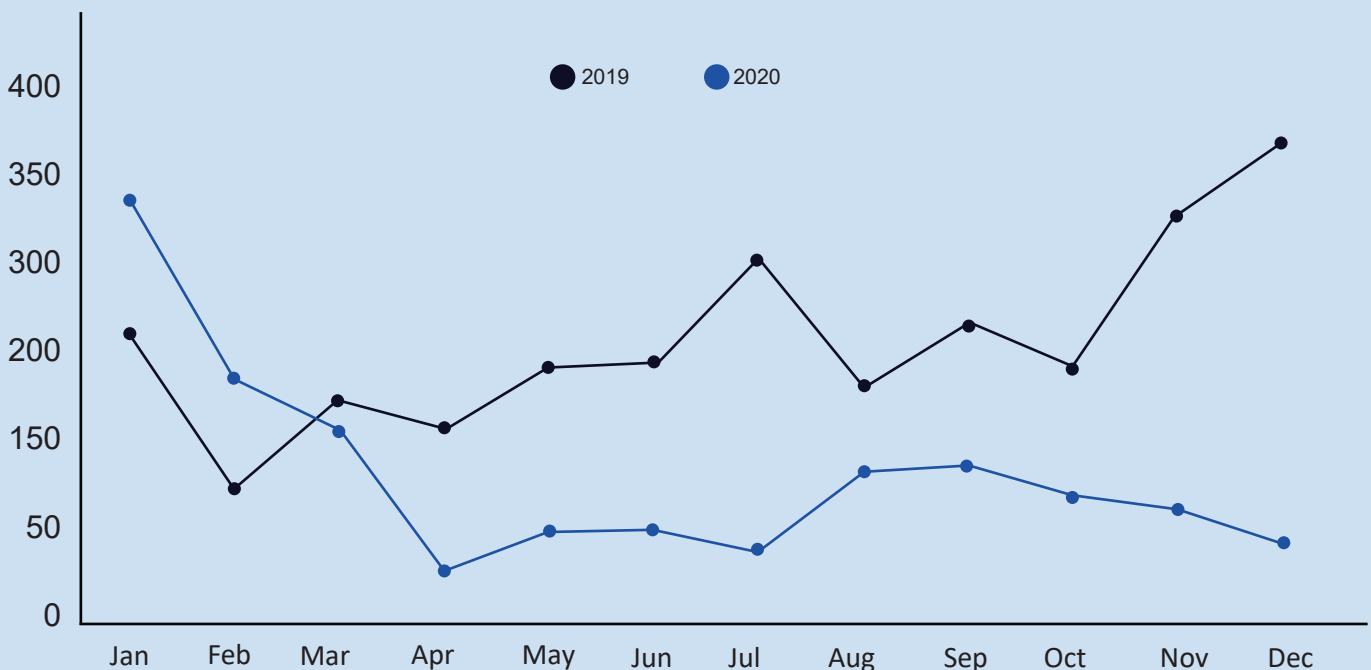

#### Runway 1

- Administration:** Estado de Goiás
- Aerial:** 426 Landings and takeoffs
- Passengers:** 16.941 People
- Variation in relation to 2019 / Number of passengers:** -47,4%

\*Considering distance in a straight line

**Graph 01:** Monthly operational movement (boarding + disembarking) General Leite de Castro Airport (2019 a 2020).

Source: ANAC, Infraero, Hórus.