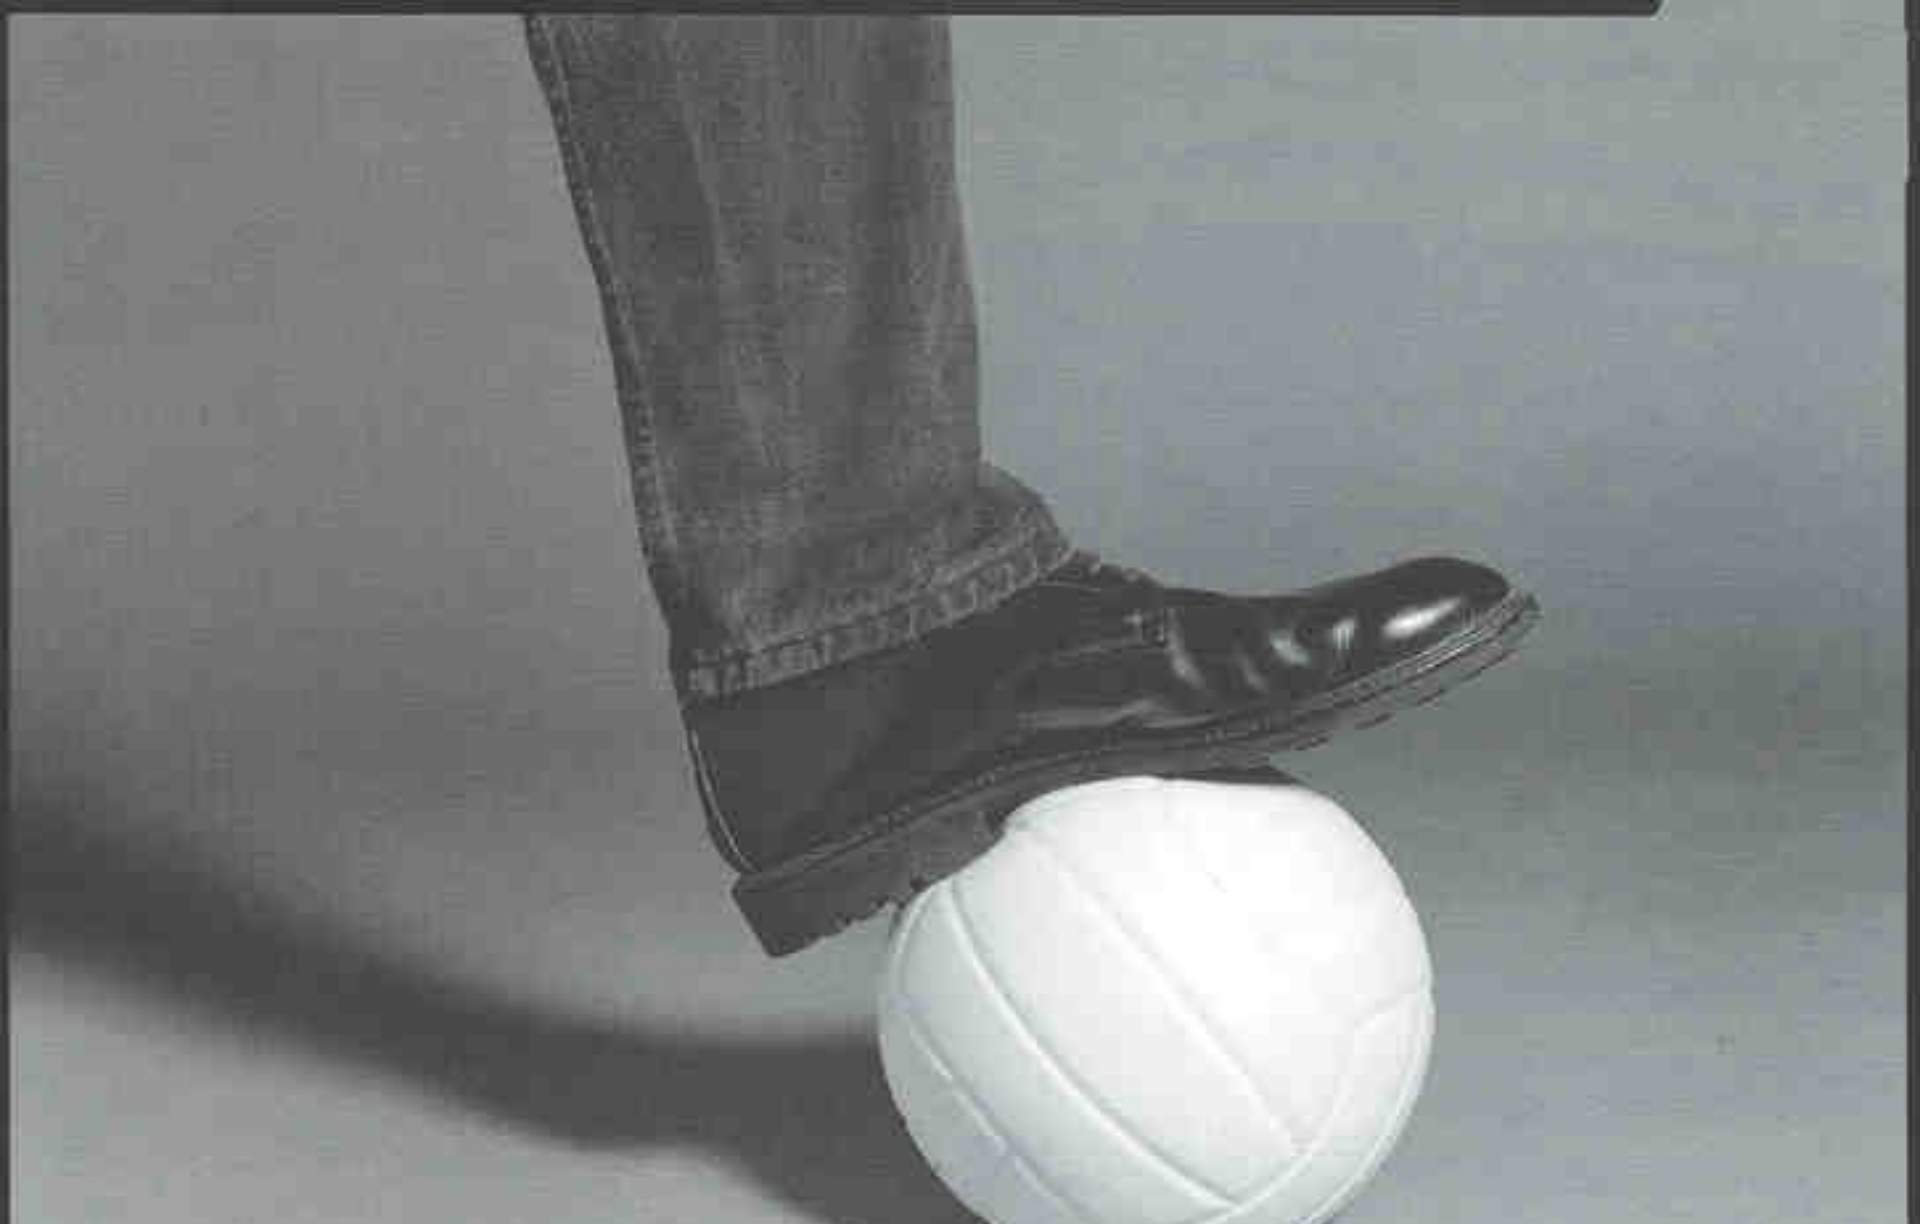

Pise na bola.